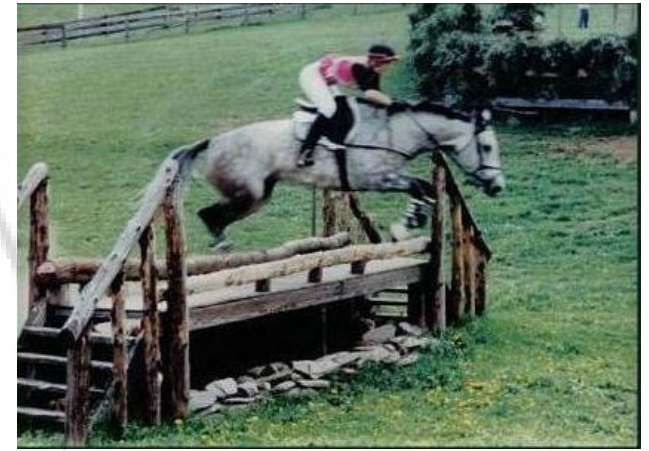

Tiffany Cyr, Owner/Trainer
Low Hampton, NY
518-282-9612
Tiffany@chipperkylefarm.net
www.chipperkylefarm.net

Cross Country Courses

Cross country courses are designed and built by the owners, Tiffany and Rick Cyr. The flow of the track, the extra solid obstacles, new footing for excellent traction and comfortable landing—its all top-notch.

Chipper Kyle Farm

Chipper Kyle Farm is located between the Taconic and Green Mountain Ranges. Seventy acres of fabulous terrain, views of Vermont and a peaceful private setting are just a few of the amenities. There are trails and a dirt road for hacking or conditioning, dressage arena, show jumping field, and four complete cross country courses.