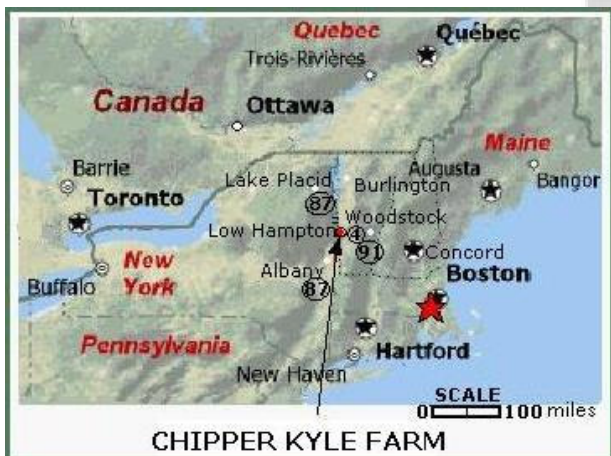

Directions to CKF

From New York:

Route 4 east nearly to VT border (about 5 miles east of Whitehall). Landmark will be Pattie's Patch on the right. Left onto Golf Course Rd. (Last turn in NY off Route 4). Follow about 1 mile to end, and turn left. Go up hill past National Historic Site on left (William Miller Home & Chapel).

Left onto Carlton Rd. after the Chapel. CKF is 1/8 mile on the left.

From Vermont:

Route 4 west to the New York border. At the border, turn right immediately onto Golf Course Rd. Follow as above.

From I87 and Route 149:

East to Route 4. Follow as above.

From 22 and 22a:

Connect to Route 4 in Fair Haven, VT. Follow as above.

Chipper Kyle Farm
Tiffany Cyr
Low Hampton, NY

Chipper Kyle Farm Equestrian Center

Conveniently located
on the NY/VT border

Chipper Kyle Farm

Chipper Kyle Farm is located between the Taconic and Green Mountain Ranges. Seventy acres of fabulous terrain, views of Vermont and a peaceful private setting are just a few of the amenities. There are trails and a dirt road for hacking or conditioning, dressage arena, show jumping field, and four complete cross country courses.